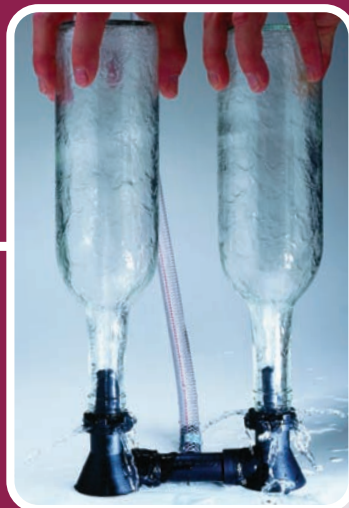

## The Double Blast Bottle Washer

Quick Connect.  
Press to rinse.  
No stress on  
plumbing.

## The Thief

Easy hydrometer  
readings.  
Touch tip to  
return sample.