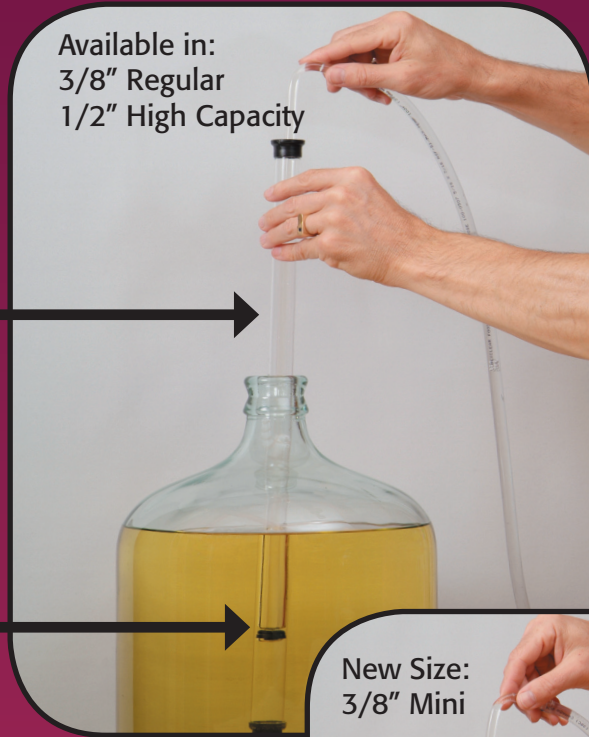

### Reduced Size

(Regular and Mini only)

- now fits 1 gallon jugs
- reaches right into the corner
- easier to use with a full carboy

Available in:  
3/8" Regular  
1/2" High Capacity

**NEW**

### Improved Design

(All Models)

- prevents introduction of air

New Size:  
3/8" Mini

[www.fermtech.ca](http://www.fermtech.ca)

 **Fermtech** Ltd.