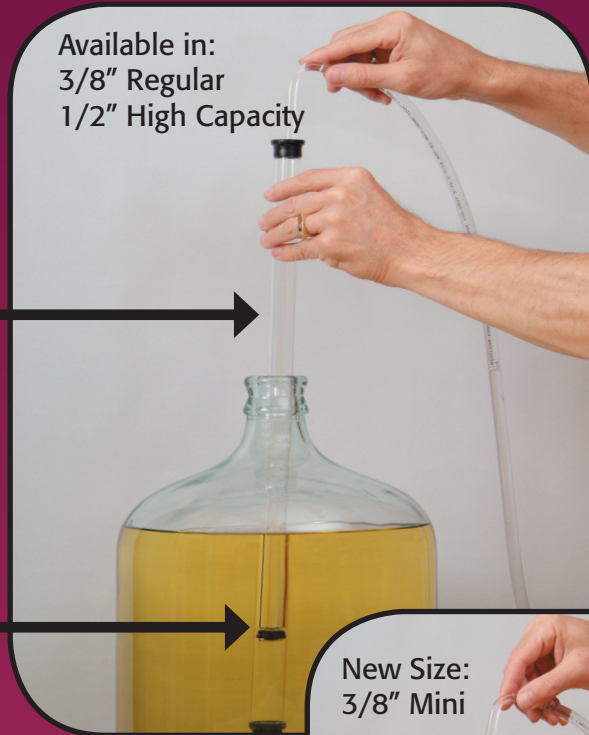

The Auto-Siphon

...Just Got Better!

NEW

Reduced Size

(Regular and Mini only)

- now fits 1 gallon jugs
- reaches right into the corner
- easier to use with a full carboy

Available in:
3/8" Regular
1/2" High Capacity

NEW

Improved Design

(All Models)

- prevents introduction of air

New Size:
3/8" Mini

www.fermtech.ca

 **Fermtech** Ltd.