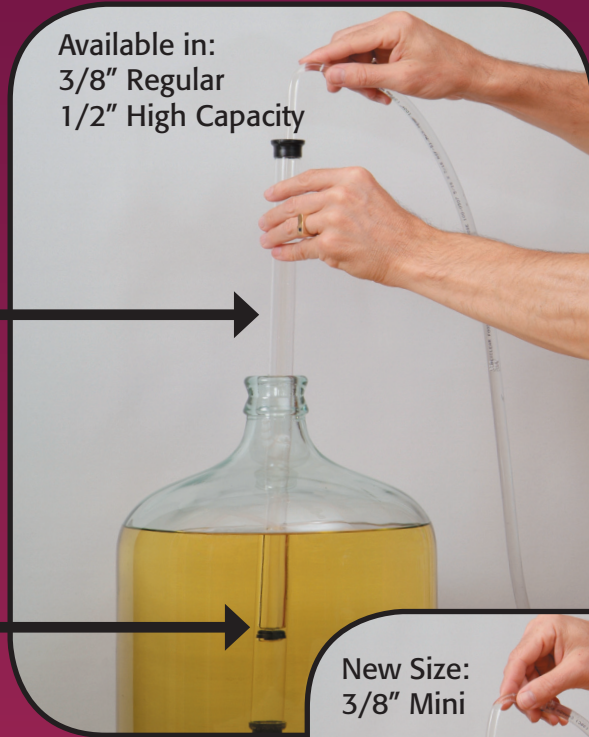

The Auto-Siphon

...Just Got Better!

NEW

Reduced Size

(Regular and Mini only)

- now fits 1 gallon jugs
- reaches right into the corner
- easier to use with a full carboy

Available in:
3/8" Regular
1/2" High Capacity

NEW

Improved Design

(All Models)

- prevents introduction of air

New Size:
3/8" Mini

www.fermtech.ca

 **Fermtech** Ltd.